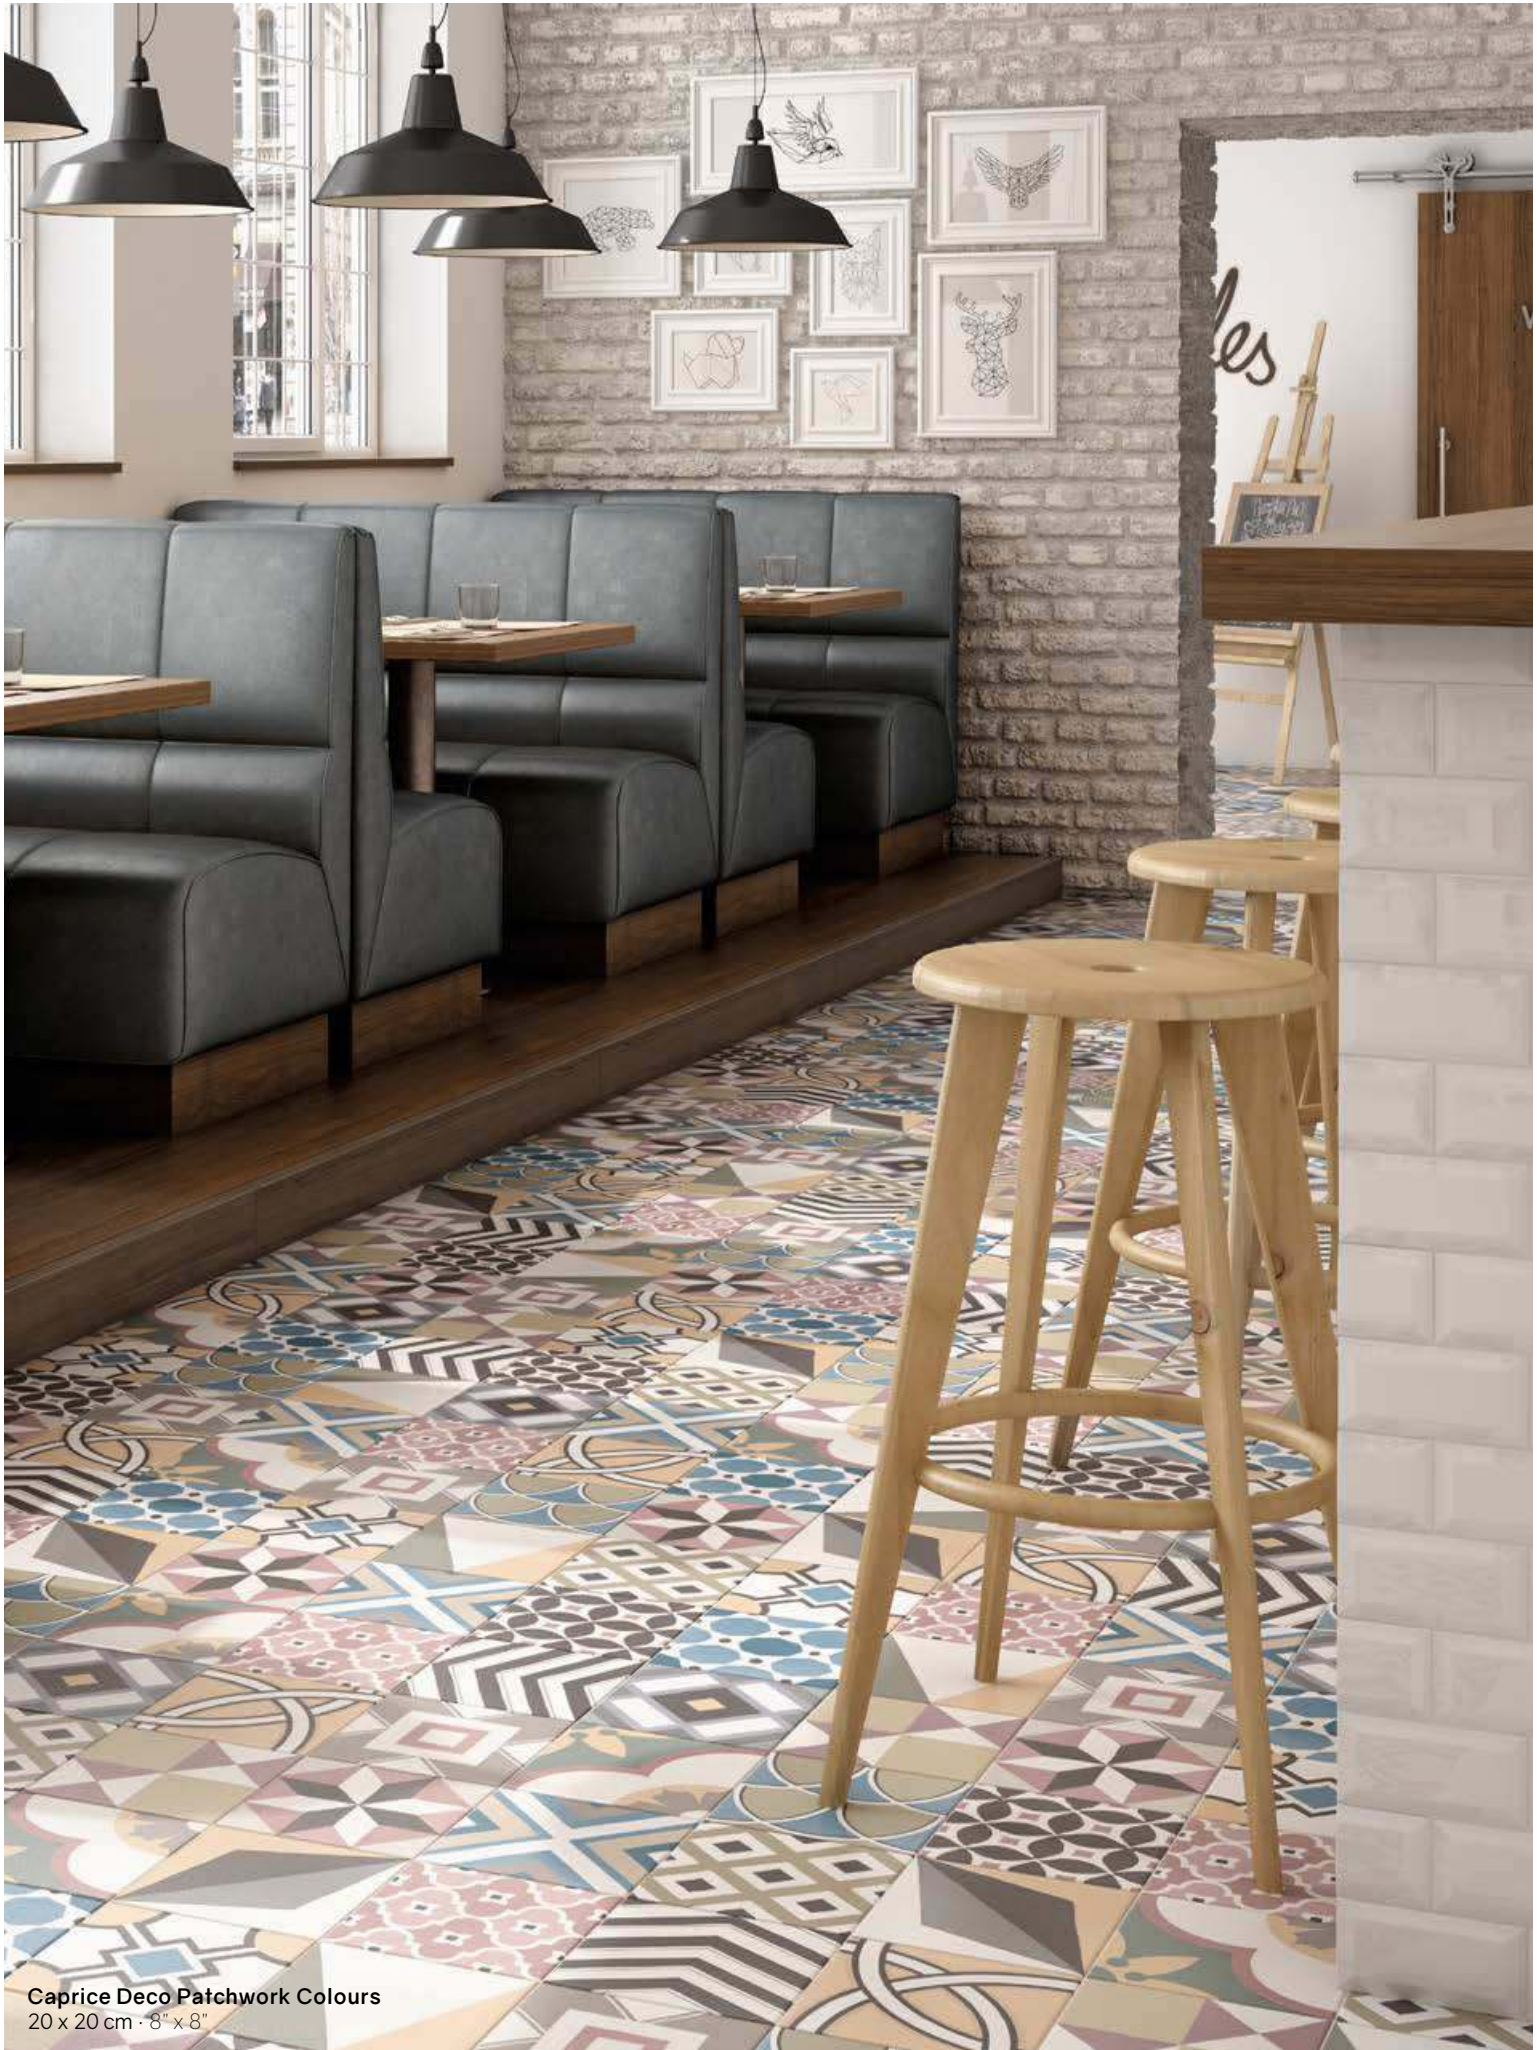

CAPRICE DECO COLOURS

Caprice Deco Patchwork Colours
20 x 20 cm · 8" x 8"