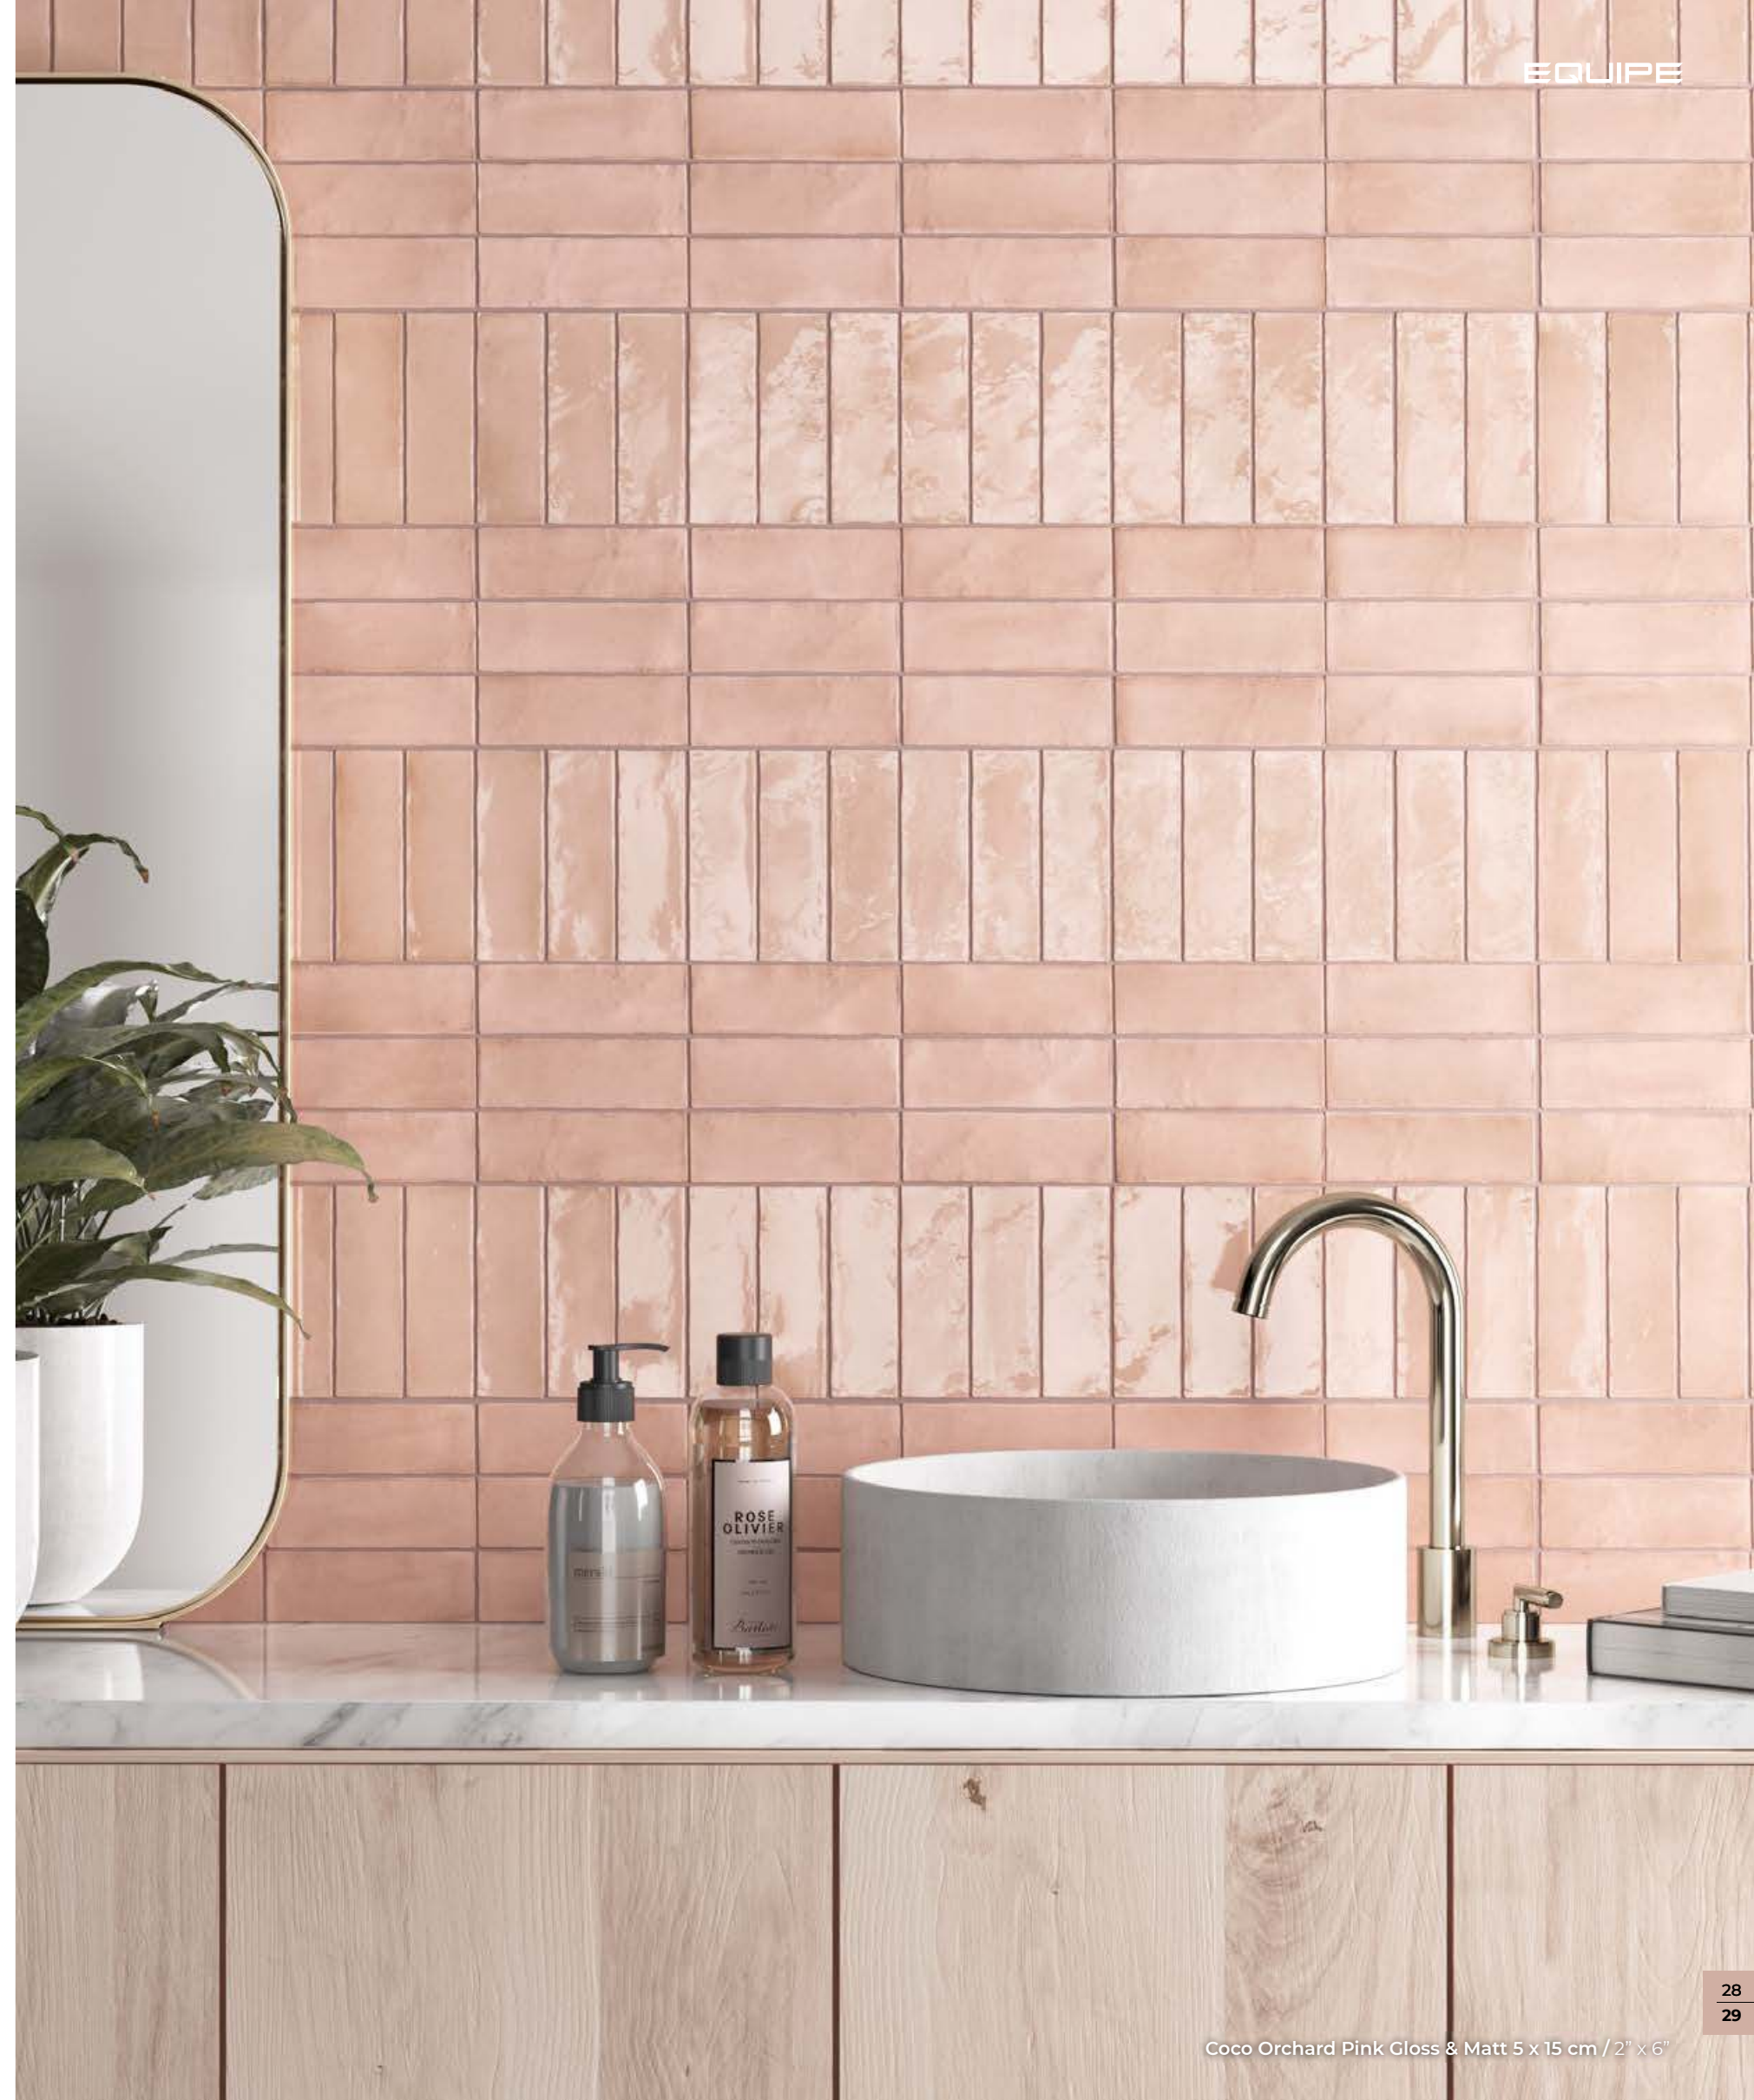

Coco Blue Grass Matt 5 x 15 cm / 2" x 6"

Coco Canvas 5 x 15 cm / 2" x 6"

Coco Canvas 5 x 15 cm / 2" x 6"

Coco Blue Night Matt 5 x 15 cm / 2" x 6"

Coco Verd Matt 5 x 15 cm / 2" x 6"

Coco Orchard Pink Gloss & Matt 5 x 15 cm / 2" x 6"